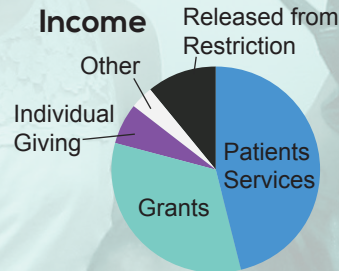

Thank you!

During the 2013 fiscal year, more than 780 individuals, 103 businesses and 15 foundations invested in Family Tree Clinic. Over 65 volunteers gave more than 3,600 hours of time – most as volunteer sexual health educators and community outreach representatives. We are also governed by a dedicated volunteer board of directors.

Family Tree Clinic

1619 Dayton Ave #205
St. Paul, MN 55104
www.FamilyTreeClinic.org
651-645-0478

Bottom line: we are a small, nonprofit, community clinic with big goals and impact. And because of *you*, we are delivering on our mission to eliminate health disparities.

What We Do

We provide family planning services, sexual health education and clinic services, as well as operate the MN Family Planning + STD Hotline. While much of what we do results in concrete and exciting outcomes (see reverse side), what is more difficult to measure is hope and the feeling of security our clients experience. In fact, the **#1 thing we heard from our patients this past year was “I feel safe here.”**

How We Get It Done

You're the reason we're able to help the people who walk through our clinic doors. Because of your generosity and commitment to our community, we have never turned a patient away if they couldn't pay. Everything we do is only possible because of you.

What's next

As a result of your support, we are expanding our services! This fall we'll be rolling out Minor Illness Care (think treatment for flu, strep throat, ear wax removal, additional vaccinations, and wellness coaching like smoking cessation), along with virtual services such as birth control and appointment text reminders. Thank you for investing in Family Tree Clinic!

For more information or to download our 990 and donor list, please visit www.FamilyTreeClinic.org.